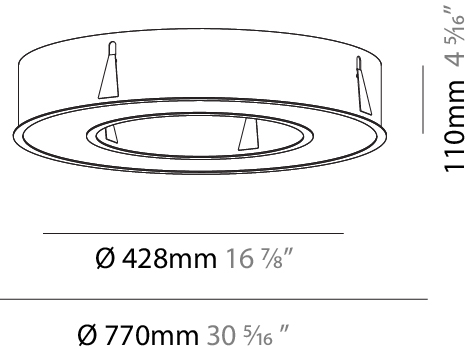

GENERAL

Series: Glorious
Subseries: Glorious
Brand: Prolight
Division: Architectural
Mounting Type: Recessed
Mounting Location: Ceiling
Subcategory: Ambient

PHYSICAL

Shape: Round
Diameter (mm): 770
Diameter (in): 30 ⁵/₁₆
Height (mm): 110
Height (in): 4 ⁵/₁₆
Min. Recessing Depth (mm): 120
Min. Recessing Depth (in): 4 ³/₄
Light Distribution: Direct
Weight (kg): 9.285
Weight (lbs): 20.47
Diffuser: PMMA - Opal or Micro-Prism
Fixture Finish: SSR / BKV / CWI / CRY / HAB / UFT / ITA / RUA / FTG / MYG / LOD / PUS / FRO / FUP / KIA / POP / BLS / SPG / MEY / GOH / GUM / CHC / COM / ABZ / JAG / OBR / MOS / ROR
Fixture Material: Aluminum
Cut-out Measurements: 760mm / 29 15/16" x 440mm / 17 5/16"

ELECTRICAL

Lamp Type: LED (Zhaga Standard)
Input Wattage (W): 30
Total Output Wattage (W): 24 / 19.2 (3500K)
Dimming: Non-Dimming / Phase Dimming (120Vac only) / 0-10V Dimming
Driver Included: Yes
Driver Location: Integrated
Driver Type: Constant Current - 120 / 277Vac
Driver Class: Class 2
Input Voltage (V): 120 - 277
Constant Current (MA): 350 / 600 (3500K)

LED

Color Temperature (°K): 3000 / 3500 / 4000
Max. Delivered Lumen (lm): 2770 / 2862 / 2920
CRI: >80 CRI
Efficiency (%): 65
Lamp Life (hrs): 50000

OPTICAL

RATINGS AND CERTIFICATIONS

Certified By: Certified for North American Standards
IP rating: IP20

760mm x 440mm
29 15/16" x 17 5/16"

120mm
4 3/4"

10 - 15mm
3/8" - 9/16"