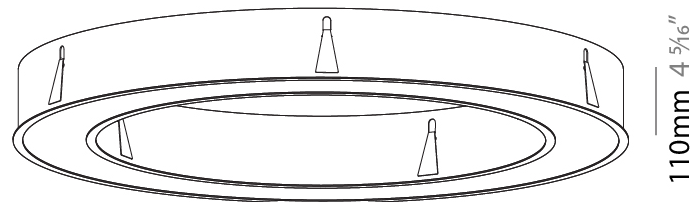

GENERAL

Series: Glorious
 Subseries: Glorious
 Brand: Prolicht
 Division: Architectural
 Mounting Type: Recessed
 Mounting Location: Ceiling
 Subcategory: Ambient

PHYSICAL

Shape: Round
 Diameter (mm): 1270
 Diameter (in): 50
 Height (mm): 110
 Height (in): 4 5/16
 Min. Recessing Depth (mm): 120
 Min. Recessing Depth (in): 4 3/4
 Light Distribution: Direct
 Weight (kg): 15.446
 Weight (lbs): 34.05
 Diffuser: PMMA - Opal or Micro-Prism
 Fixture Finish: SSR / BKV / CWI / CRY / HAB / UFT / ITA / RUA / FTG / MYG / LOD / PUS / FRO / FUP / KIA / POP / BLS / SPG / MEY / GOH / GUM / CHC / COM / ABZ / JAG / OBR / MOS / ROR
 Fixture Material: Aluminum
 Cut-out Measurements: 1260mm / 49 5/8" x 940mm / 37"

PROJECT
TYPE
SPECIFIER
QUANTITY
DATE

Ø 928mm 36 9/16"

Ø 1270mm 50"

110mm 4 5/16"

1260mm x 940mm
49 5/8" x 37"

120mm
4 3/4"

10 - 15mm
3/8" - 9/16"

A37507-