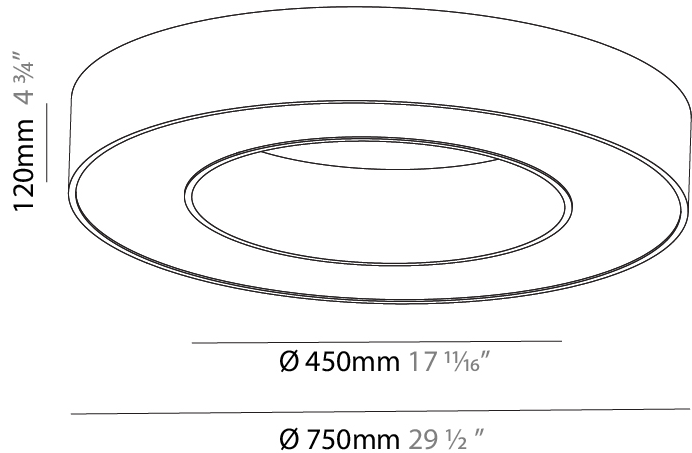

1. To build a product code in our configurator select the specify button on the base model # product page
2. To build a manual product code on this datasheet choose from the options listed below in blue font and add the suffix to the base model #

GENERAL

Series: Glorious
Subseries: Glorious
Brand: Prolicht
Division: Architectural
Mounting Type: Surface
Mounting Location: Ceiling
Subcategory: Ambient

PHYSICAL

Shape: Round
Diameter (mm): 750
Diameter (in): 29 1/2
Height (mm): 120
Height (in): 4 3/4
Light Distribution: Direct
Weight (kg): 7.044
Weight (lbs): 15.50
Diffuser: PMMA - Opal or Micro-Prism
Fixture Finish: SSR / BKV / CWI / CRY / HAB / UFT / ITA / RUA / FTG / MYG / LOD / PUS / FRO / FUP / KIA / POP / BLS / SPG / MEY / GOH / GUM / CHC / COM / ABZ / JAG / OBR / MOS / ROR
Fixture Material: Aluminum

ELECTRICAL

Lamp Type: LED (Zhaga Standard)
Input Wattage (W): 30
Total Output Wattage (W): 24 / 19.2 (3500K)
Dimming: Non-Dimming / Phase Dimming (120Vac only) / 0-10V Dimming
Driver Included: Yes
Driver Location: Integrated
Driver Type: Constant Current - 120 / 277Vac
Driver Class: Class 2
Input Voltage (V): 120 - 277
Constant Current (mA): 350 / 600 (3500K)

LED

Color Temperature (°K): 3000 / 3500 / 4000
Max. Delivered Lumen (lm): 2770 / 2862 / 2920
CRI: >80 CRI
Efficiency (%): 65
Lamp Life (hrs): 50000

OPTICAL

RATINGS AND CERTIFICATIONS

Certified By: Certified for North American Standards
IP rating: IP20